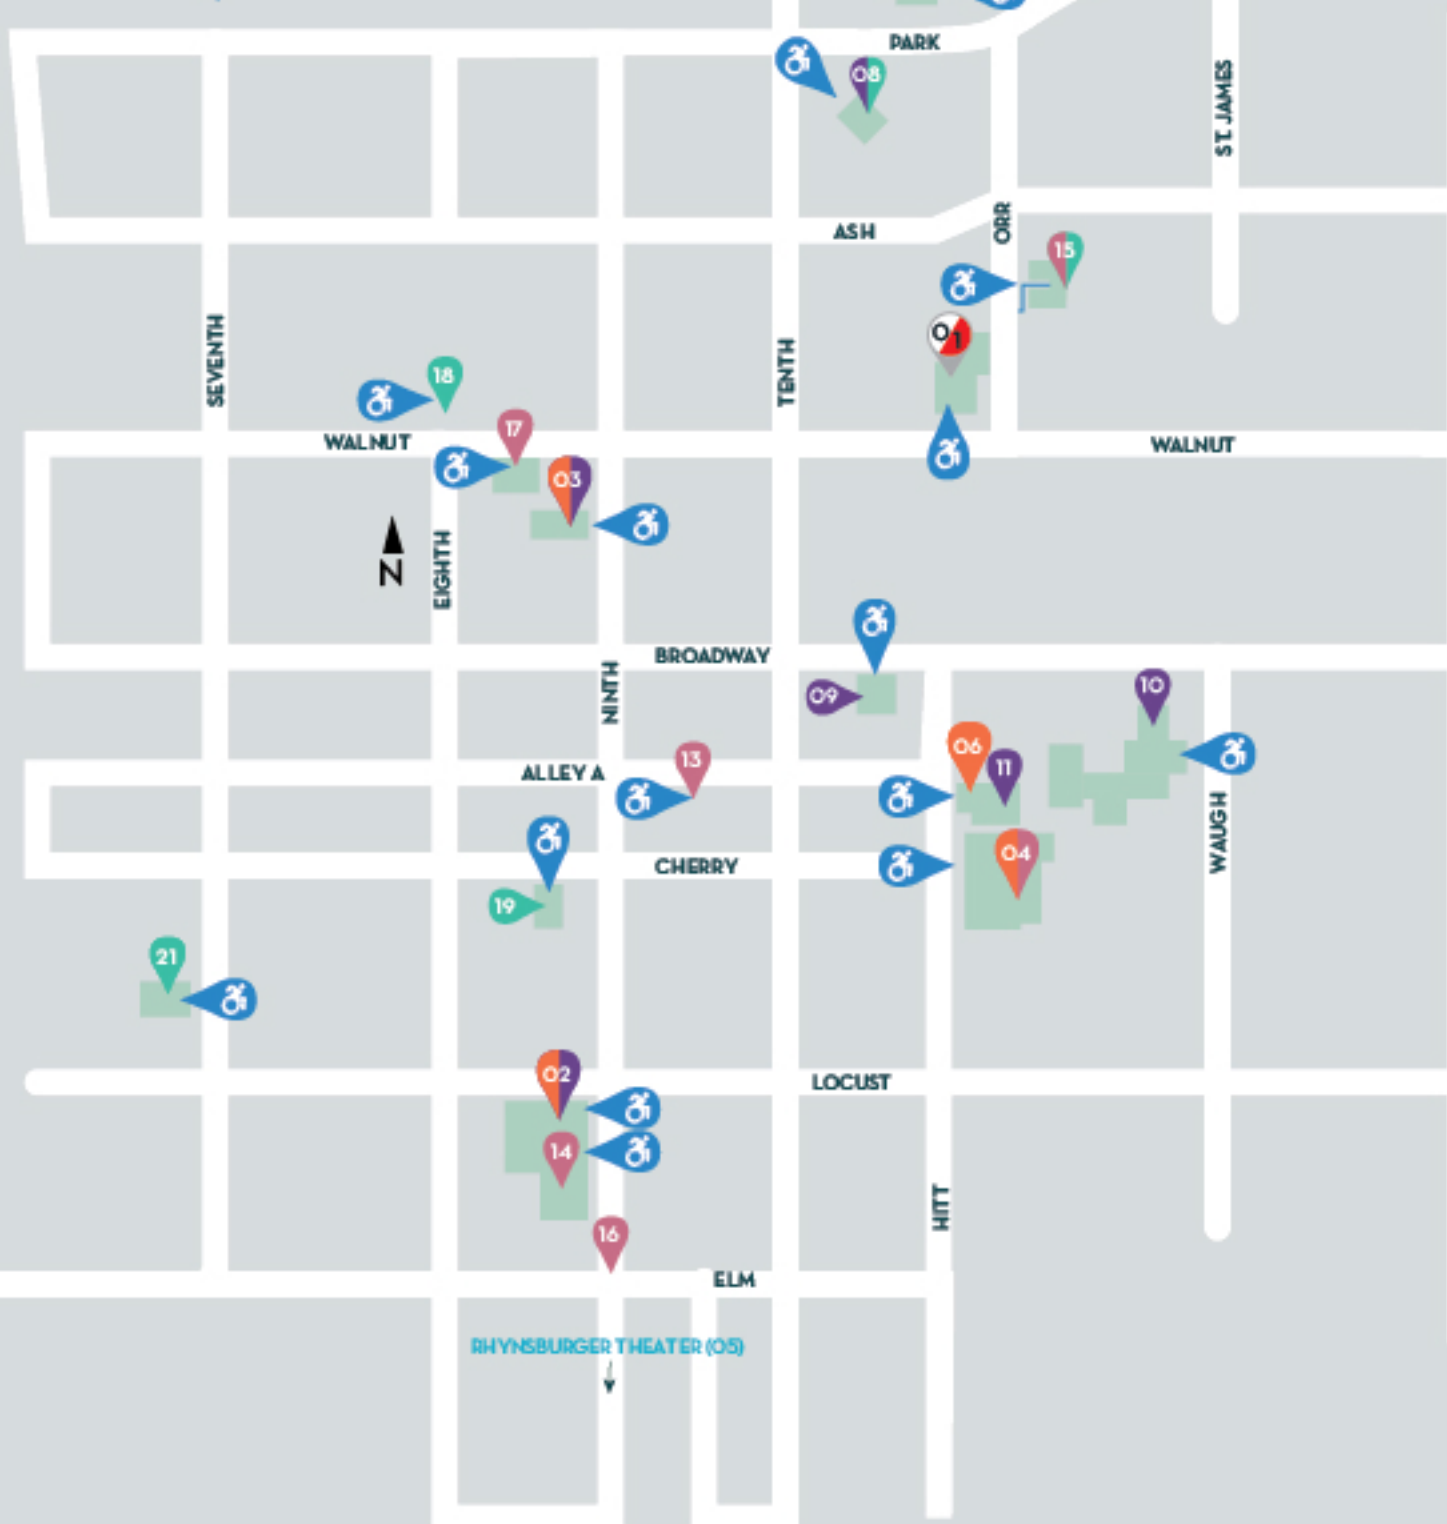

# TRUE/FALSE FILM FEST 2025 DOWNTOWN COLUMBIA ACCESSIBILITY MAP

 ACCESSIBLE ENTRANCE

-  **BOX OFFICE**
-  **FILM VENUES**
-  Missouri Theatre
-  The Blue Note
-  The Globe
-  Rhynsburger Theatre
-  Ragtag Cinema
-  **MUSIC VENUES**
-  Arcade District Sentinel Park
-  Cafe Berlin
-  Eastside Tavern
-  First Baptist Church
-  Hill Records
-  Missouri Theatre
-  Rose Music Hall
-  The Blue Note
-  **ART**
-  Alley A
-  Columbia Art League
-  The Globe
-  Missouri Theatre
-  Orr Street Studios & Gallery
-  Rhynsburger Theatre
-  The Sculpture Yard
-  stop-gap projects
-  **EVENT VENUES**
-  Boone County Courthouse Square
-  Cafe Berlin
-  Hexagon Alley
-  Irene's
-  MyHouse
-  Orr Street Studios & Gallery
-  The Blue Note

T/F Venue Staff and Queens (the flamboyantly dressed characters outside of venues) will be able to assist with entrances, elevators, and seating.