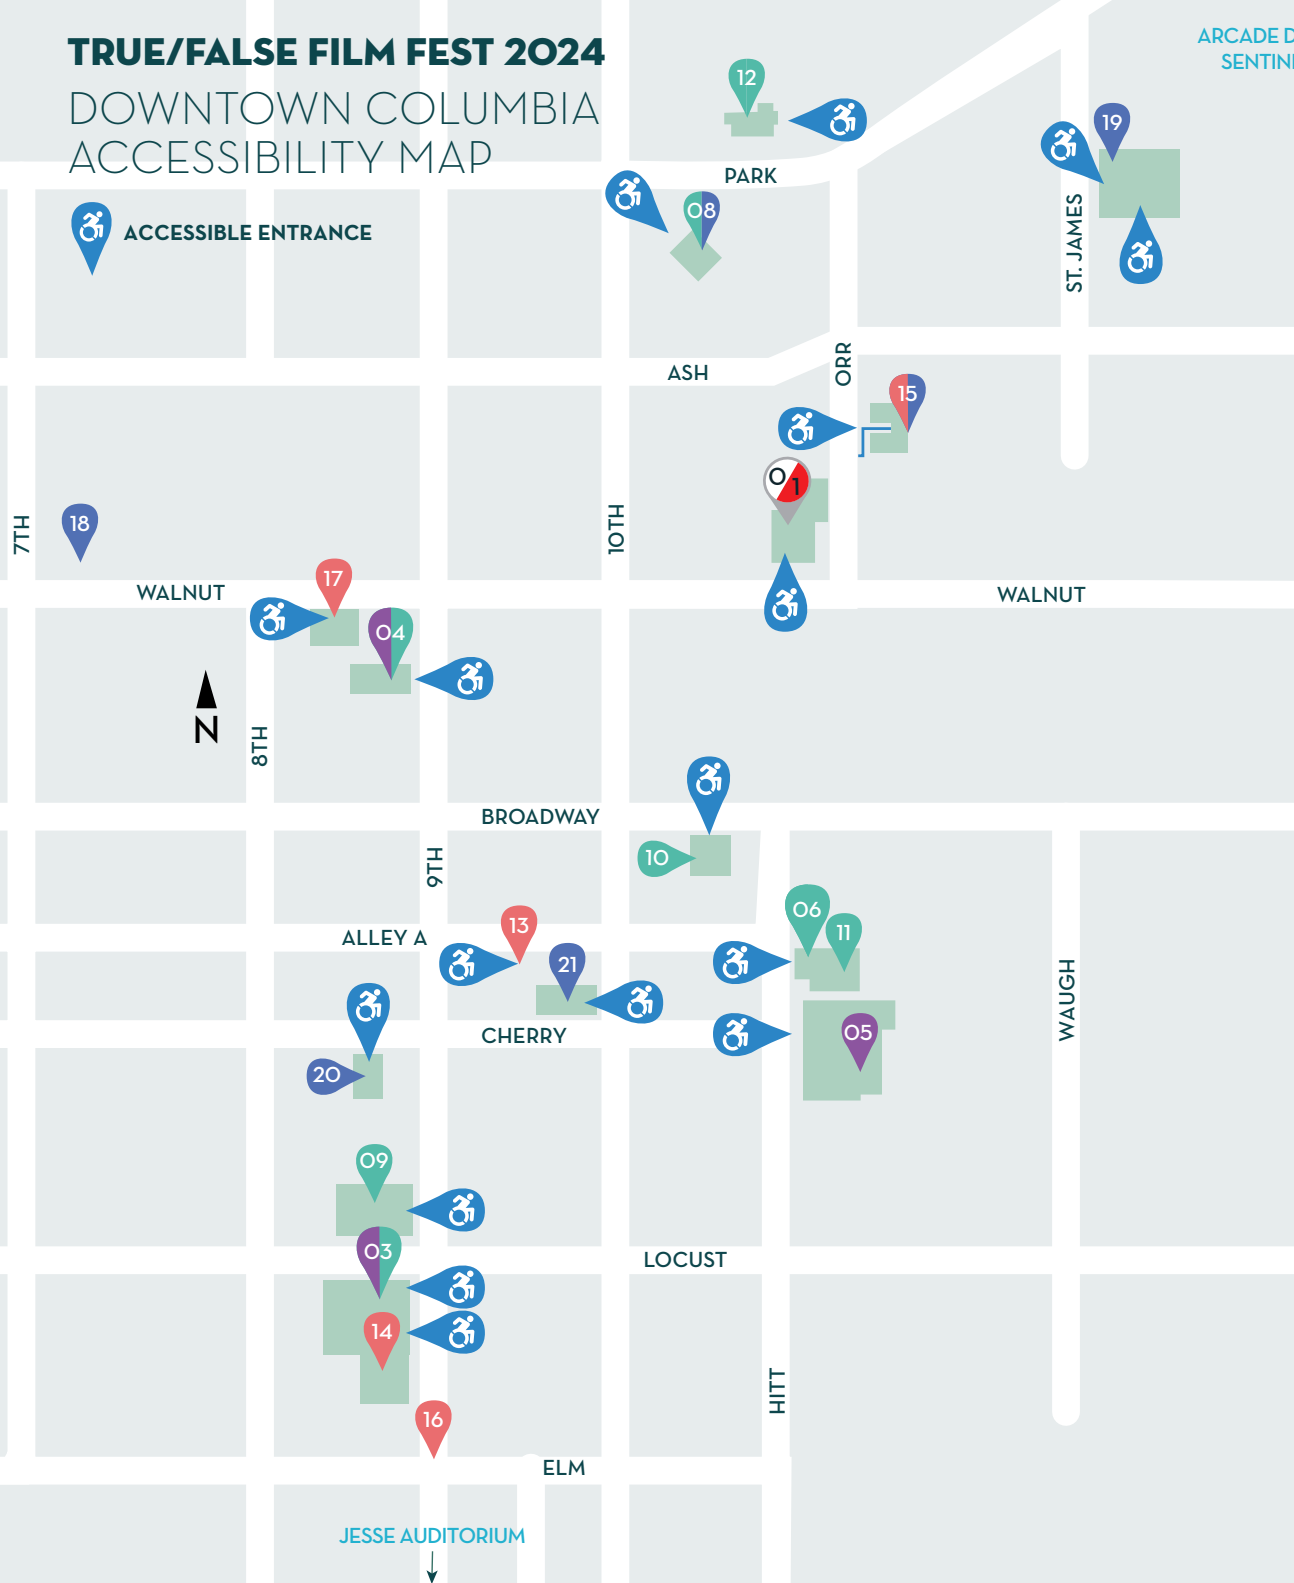

TRUE/FALSE FILM FEST 2024

DOWNTOWN COLUMBIA ACCESSIBILITY MAP

BOX OFFICE

FILM VENUES

- 02 Jesse Auditorium
- 03 Missouri Theatre
- 04 The Blue Note
- 05 The Globe
- 06 Ragtag Cinema

MUSIC VENUES

- 07 Arcade District Sentinel Park
- 04 The Blue Note
- 08 Cafe Berlin
- 09 Calvary Episcopal Sanctuary
- 10 Eastside Tavern
- 11 Hitt Records
- 03 Missouri Theatre
- 12 Rose Music Hall

ART

- 13 Alley A
- 14 Columbia Art League
- 05 The Globe
- 02 Jesse Hall
- 15 Orr Street Studios
- 16 The Sculpture Yard
- 17 stop-gap projects

EVENT VENUES

- 18 Boone County Courthouse Square
- 08 Cafe Berlin
- 19 Dogmaster Distillery
- 20 Hexagon Alley
- 21 The Landing & 10Below at Harpo's
- 15 Orr Street Studios
- 04 The Blue Note

T/F Venue Staff and Queens (the flamboyantly dressed characters outside of venues) will be able to assist with entrances, elevators, and seating.