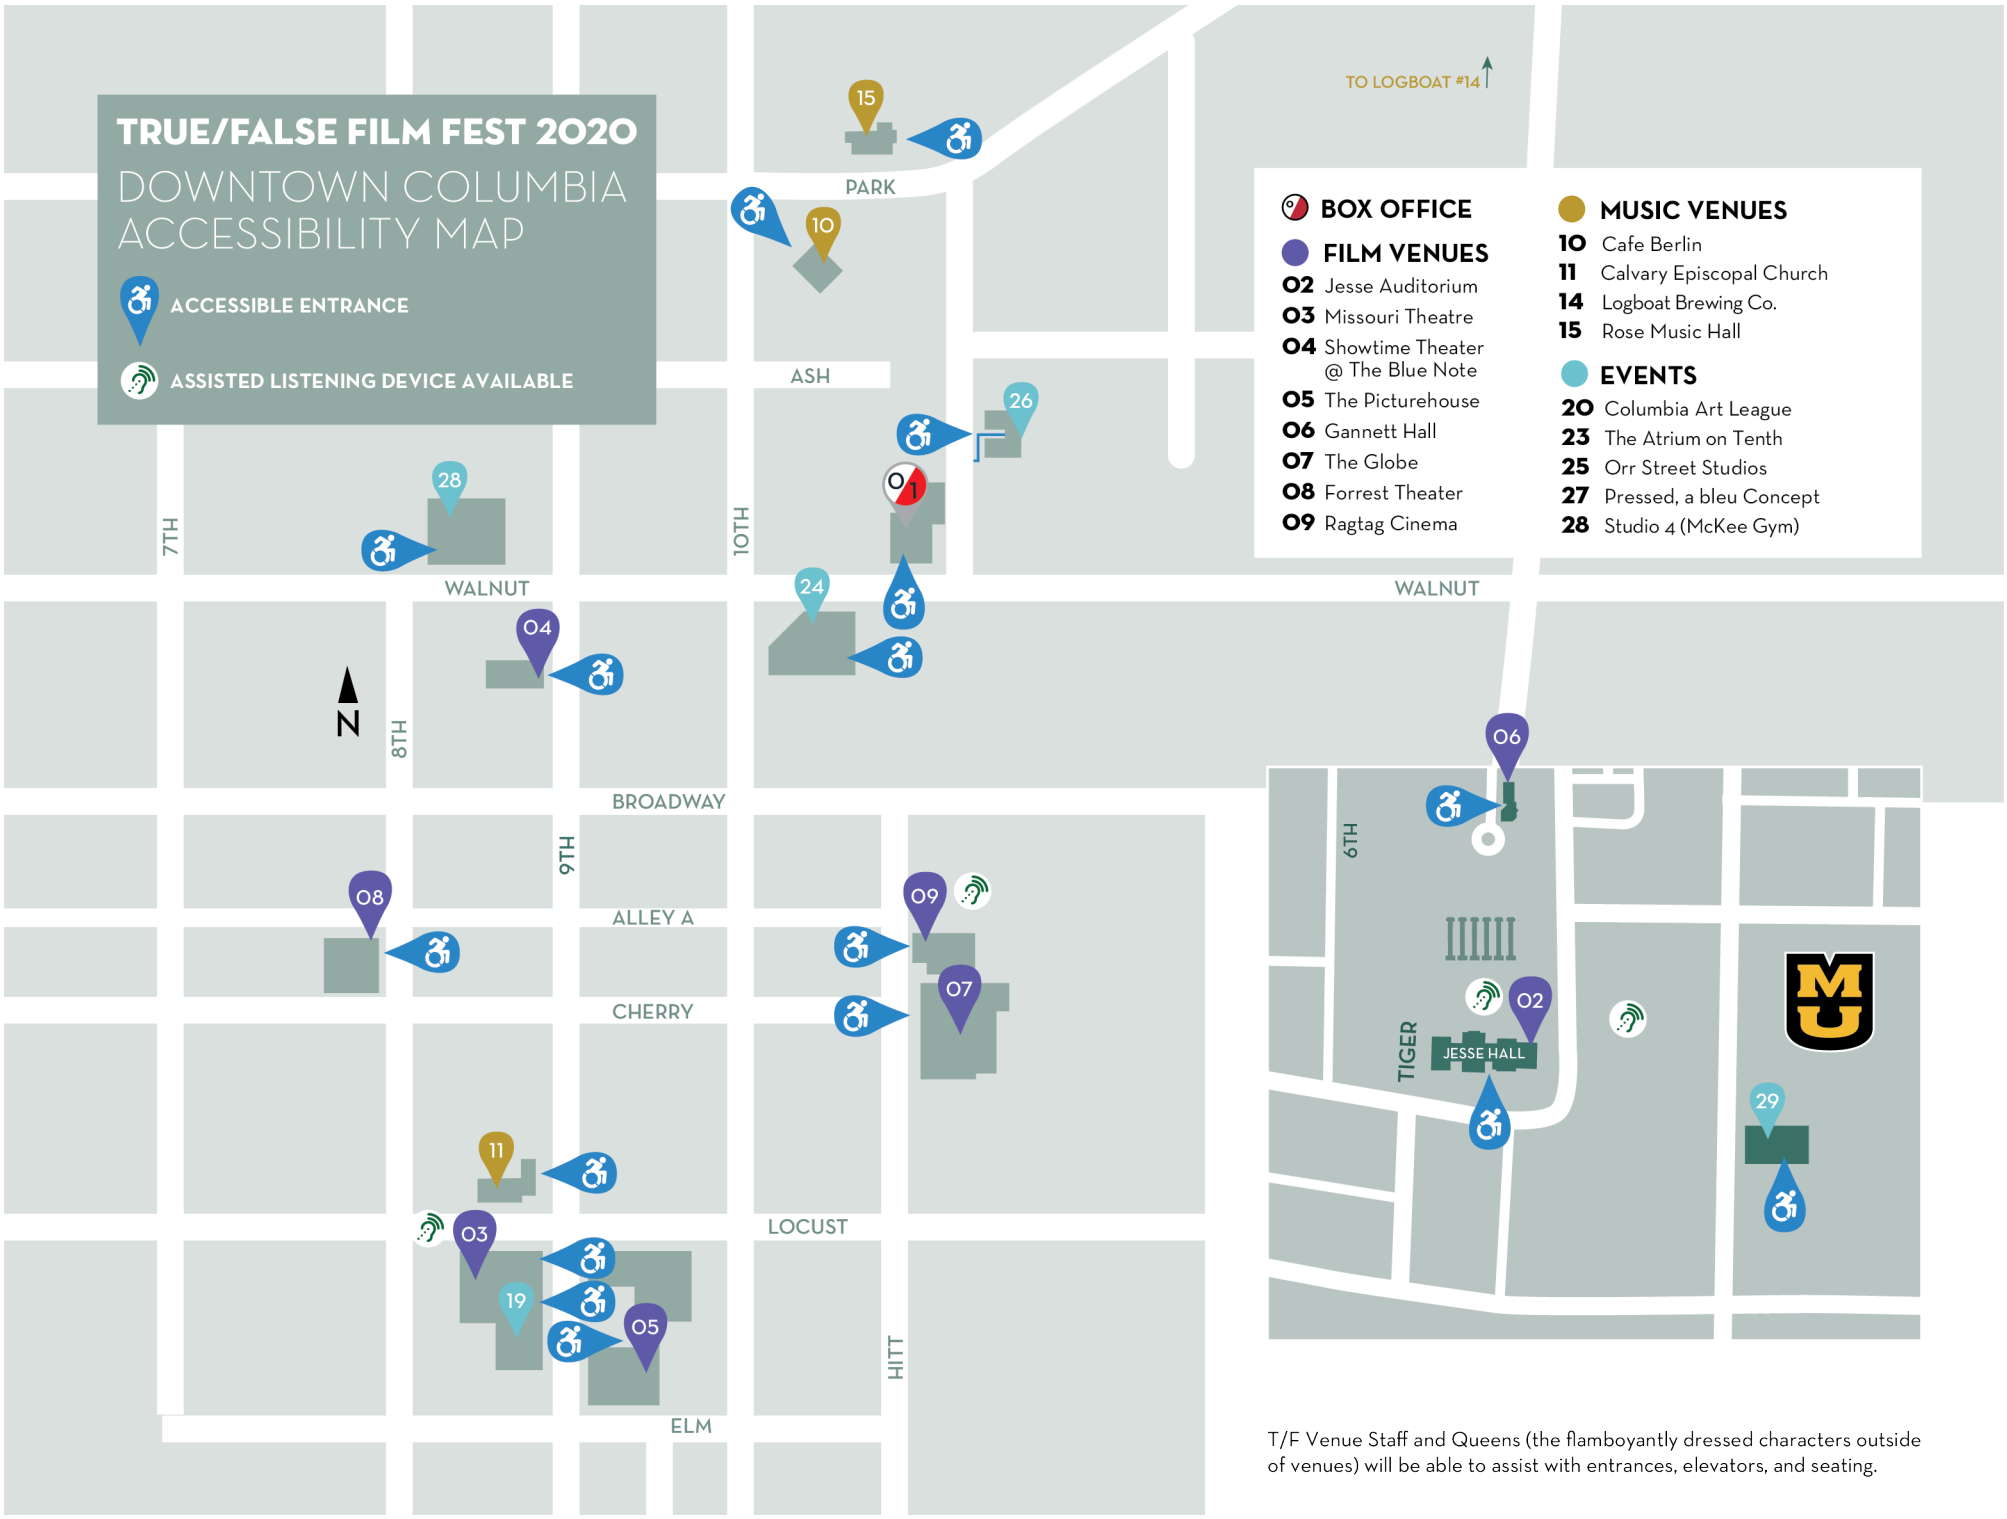

TRUE/FALSE FILM FEST 2020

DOWNTOWN COLUMBIA

ACCESSIBILITY MAP

 ACCESSIBLE ENTRANCE

 ASSISTED LISTENING DEVICE AVAILABLE

TO LOGBOAT #14 ↑

 **BOX OFFICE**

- 02** Jesse Auditorium
- 03** Missouri Theatre
- 04** Showtime Theater @ The Blue Note
- 05** The Picturehouse
- 06** Gannett Hall
- 07** The Globe
- 08** Forrest Theater
- 09** Ragtag Cinema

 **MUSIC VENUES**

- 10** Cafe Berlin
- 11** Calvary Episcopal Church
- 14** Logboat Brewing Co.
- 15** Rose Music Hall

 **EVENTS**

- 20** Columbia Art League
- 23** The Atrium on Tenth
- 25** Orr Street Studios
- 27** Pressed, a bleu Concept
- 28** Studio 4 (McKee Gym)

T/F Venue Staff and Queens (the flamboyantly dressed characters outside of venues) will be able to assist with entrances, elevators, and seating.