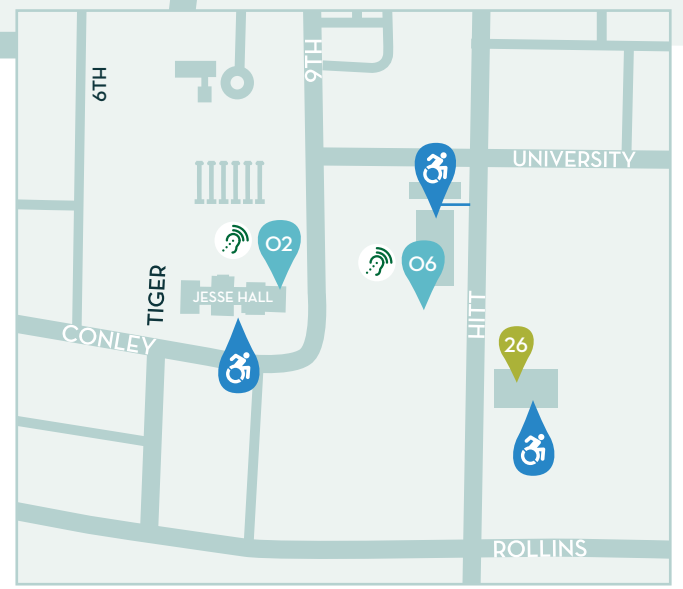

TRUE/FALSE FILM FEST 2019

DOWNTOWN COLUMBIA ACCESSIBILITY MAP

 ACCESSIBLE ENTRANCE

 ASSISTED LISTENING DEVICE AVAILABLE

TO LOGBOAT 14 ↑

 **BOX OFFICE**

 **FILM VENUES**

- O2** Jesse Auditorium
- O3** Missouri Theatre
- O4** Showtime Theater @ The Blue Note
- O5** The Picturehouse
- O6** Rhynsburger Theatre
- O7** The Globe
- O8** Forrest Theater
- O9** Ragtag Cinema

 **MUSIC VENUES**

- 10** Cafe Berlin
- 11** Calvary Episcopal Church
- 14** Logboat
- 15** Rose Music Hall

 **EVENTS**

- 19** Columbia Art League
- 23** My House Nightclub & Sports Bar
- 24** Orr Street Studios
- 25** Pressed, a bleu Concept
- 26** Studio 4 (McKee Gym)

MAP ALSO AVAILABLE ONLINE AT TRUEFALSE.ORG/ACCESSIBILITY

T/F Queens (the flamboyantly dressed characters outside of venues) will be able to assist with entrances, elevators, and seating.