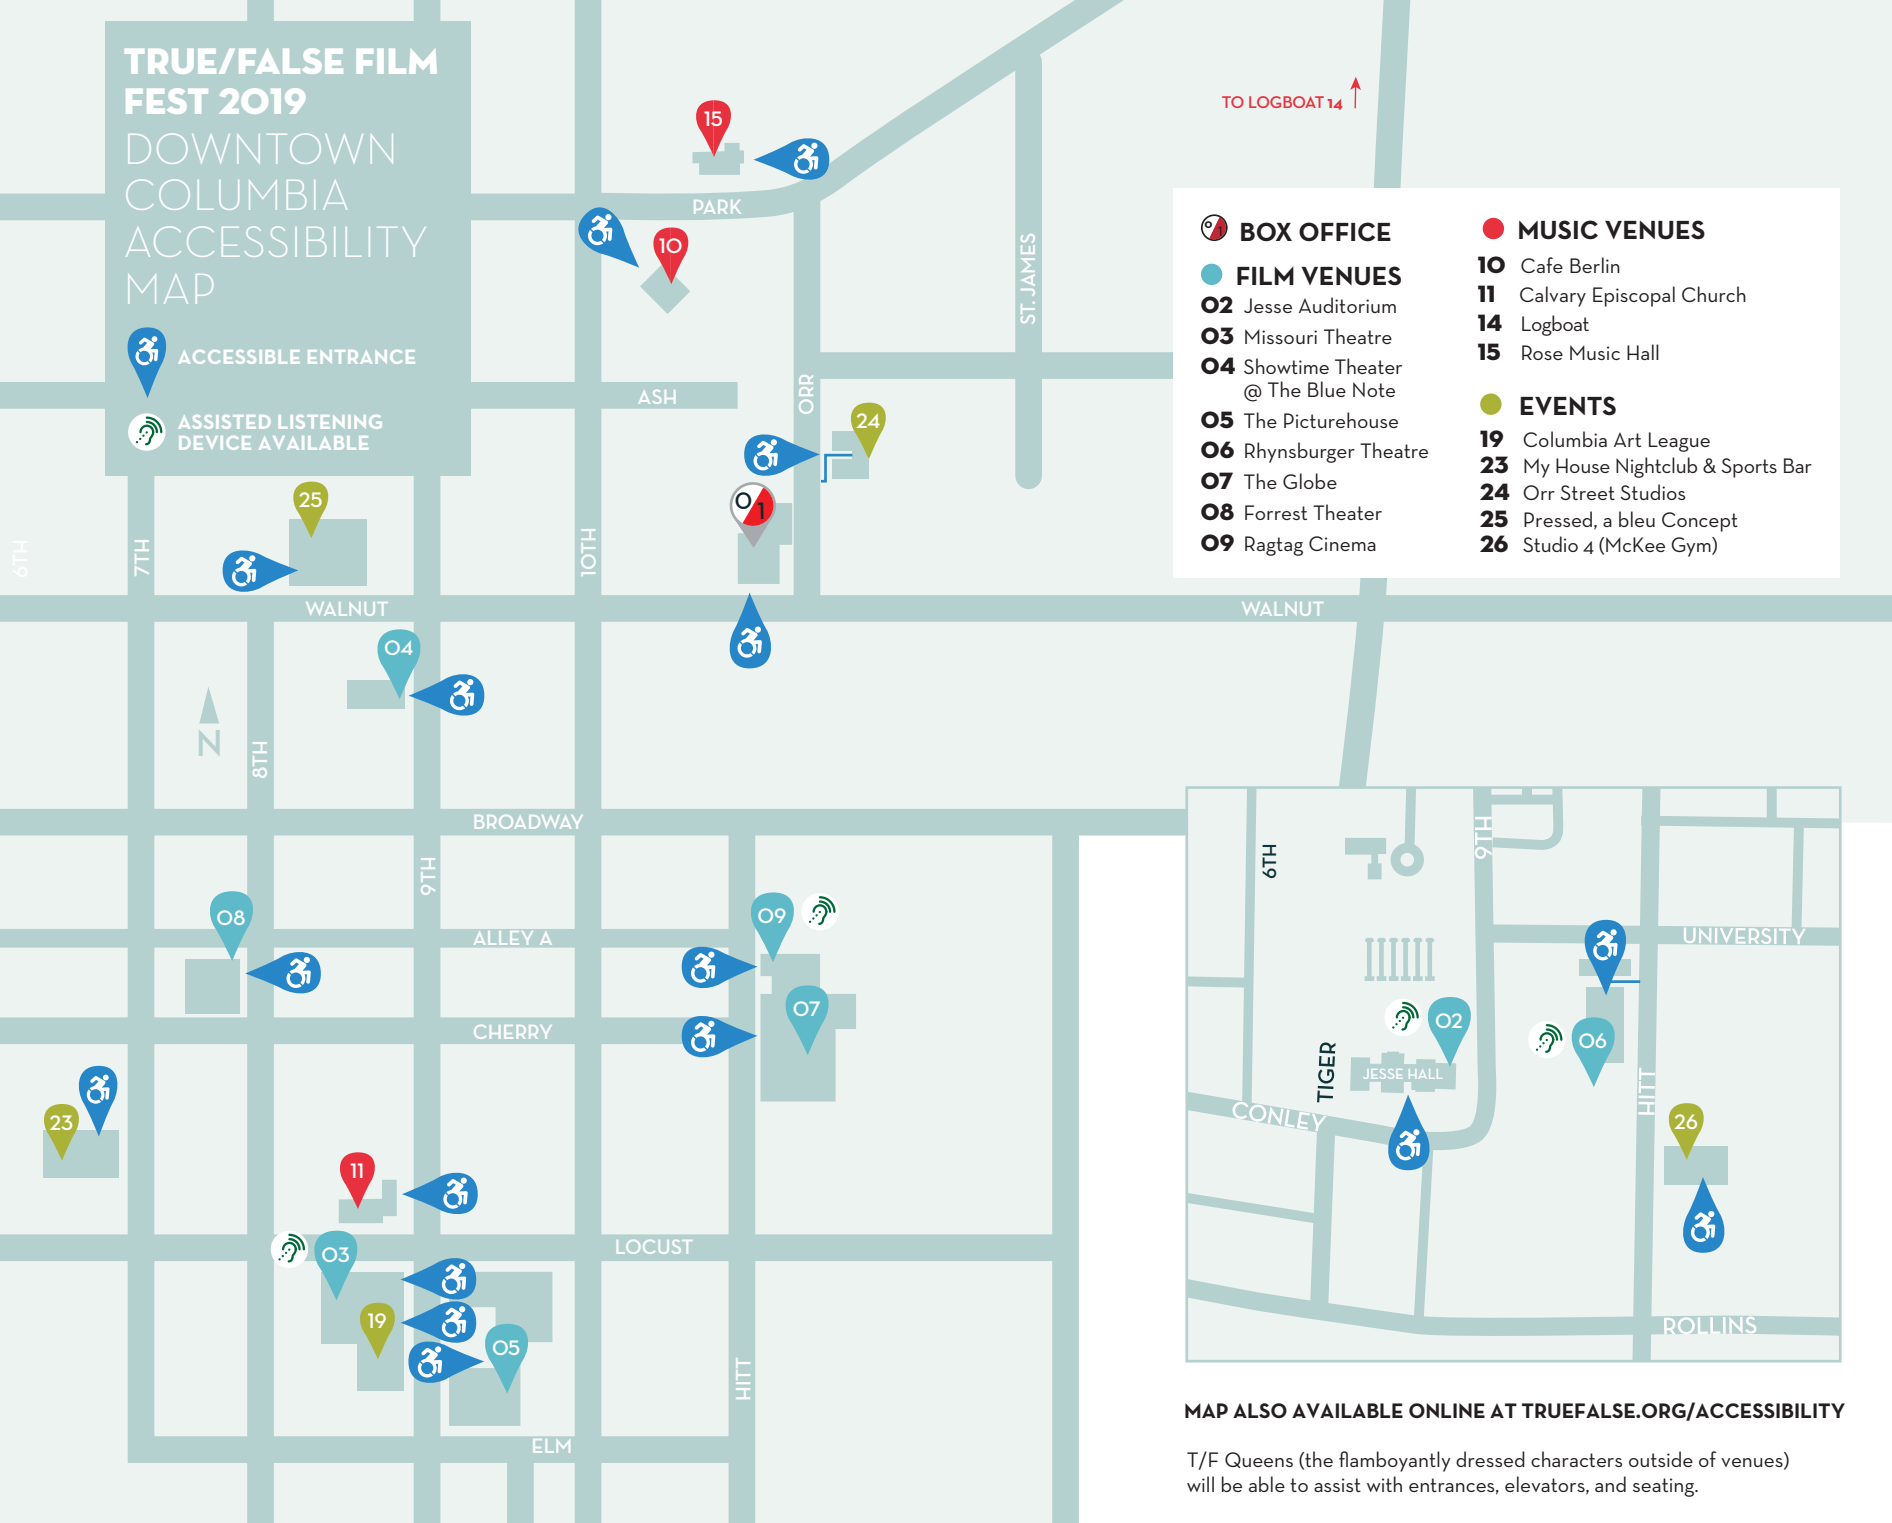

TRUE/FALSE FILM FEST 2019

DOWNTOWN COLUMBIA ACCESSIBILITY MAP

 ACCESSIBLE ENTRANCE

 ASSISTED LISTENING DEVICE AVAILABLE

TO LOGBOAT 14 ↑

 **BOX OFFICE**

 **FILM VENUES**

- O2** Jesse Auditorium
- O3** Missouri Theatre
- O4** Showtime Theater @ The Blue Note
- O5** The Picturehouse
- O6** Rhynsburger Theatre
- O7** The Globe
- O8** Forrest Theater
- O9** Ragtag Cinema

 **MUSIC VENUES**

- 10** Cafe Berlin
- 11** Calvary Episcopal Church
- 14** Logboat
- 15** Rose Music Hall

 **EVENTS**

- 19** Columbia Art League
- 23** My House Nightclub & Sports Bar
- 24** Orr Street Studios
- 25** Pressed, a bleu Concept
- 26** Studio 4 (McKee Gym)

MAP ALSO AVAILABLE ONLINE AT TRUEFALSE.ORG/ACCESSIBILITY

T/F Queens (the flamboyantly dressed characters outside of venues) will be able to assist with entrances, elevators, and seating.