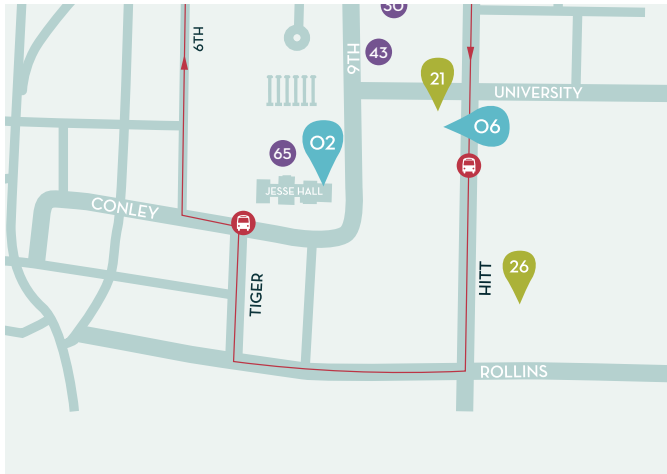

MAP KEY

BOX OFFICE

FILM VENUES

- 02** Jesse Auditorium
- 03** Missouri Theatre
- 04** Showtime Theater @ The Blue Note
- 05** The Picturehouse
- 06** Rhynsburger Theatre
- 07** The Globe
- 08** Forrest Theater
- 09** Ragtag Cinema

- 16** Invasive Alley
- 17** The Great Wall
- 18** The Sculpture Yard

SYNAPSES

- 19** Columbia Art League (Transmedia Arcade)
- 20** Little Chapel @ The Picturehouse (Field Sessions)

EVENTS

- 21** Bingham Gallery @ Rhynsburger Theatre
- 22** Boone County Courthouse Square
- 10** Cafe Berlin
- 19** Columbia Art League
- 23** My House Nightclub & Sports Bar
- 24** Orr Street Studios
- 25** Pressed
- 26** Studio 4

RESTAURANTS

Numbers listed on the Restaurant Guide pages 197-199

UNIVERSITY MAP

TRUE/FALSE FILM FEST 2019 DOWNTOWN COLUMBIA MAP

- FILM VENUE ● MUSIC VENUE ● ART INSTALLATION ● SYNAPSES ● EVENT VENUE
- RESTAURANT ● TAXI STAND ● BUS STOP ● LANDMARK ATM
- *T/F GO COMO BUS ROUTE

*For real time tracking download the "Go COMO" app

TO JESSE
SEE UNIVERSITY MAP ↓

TO RHYNSBURGER
SEE UNIVERSITY MAP ↓