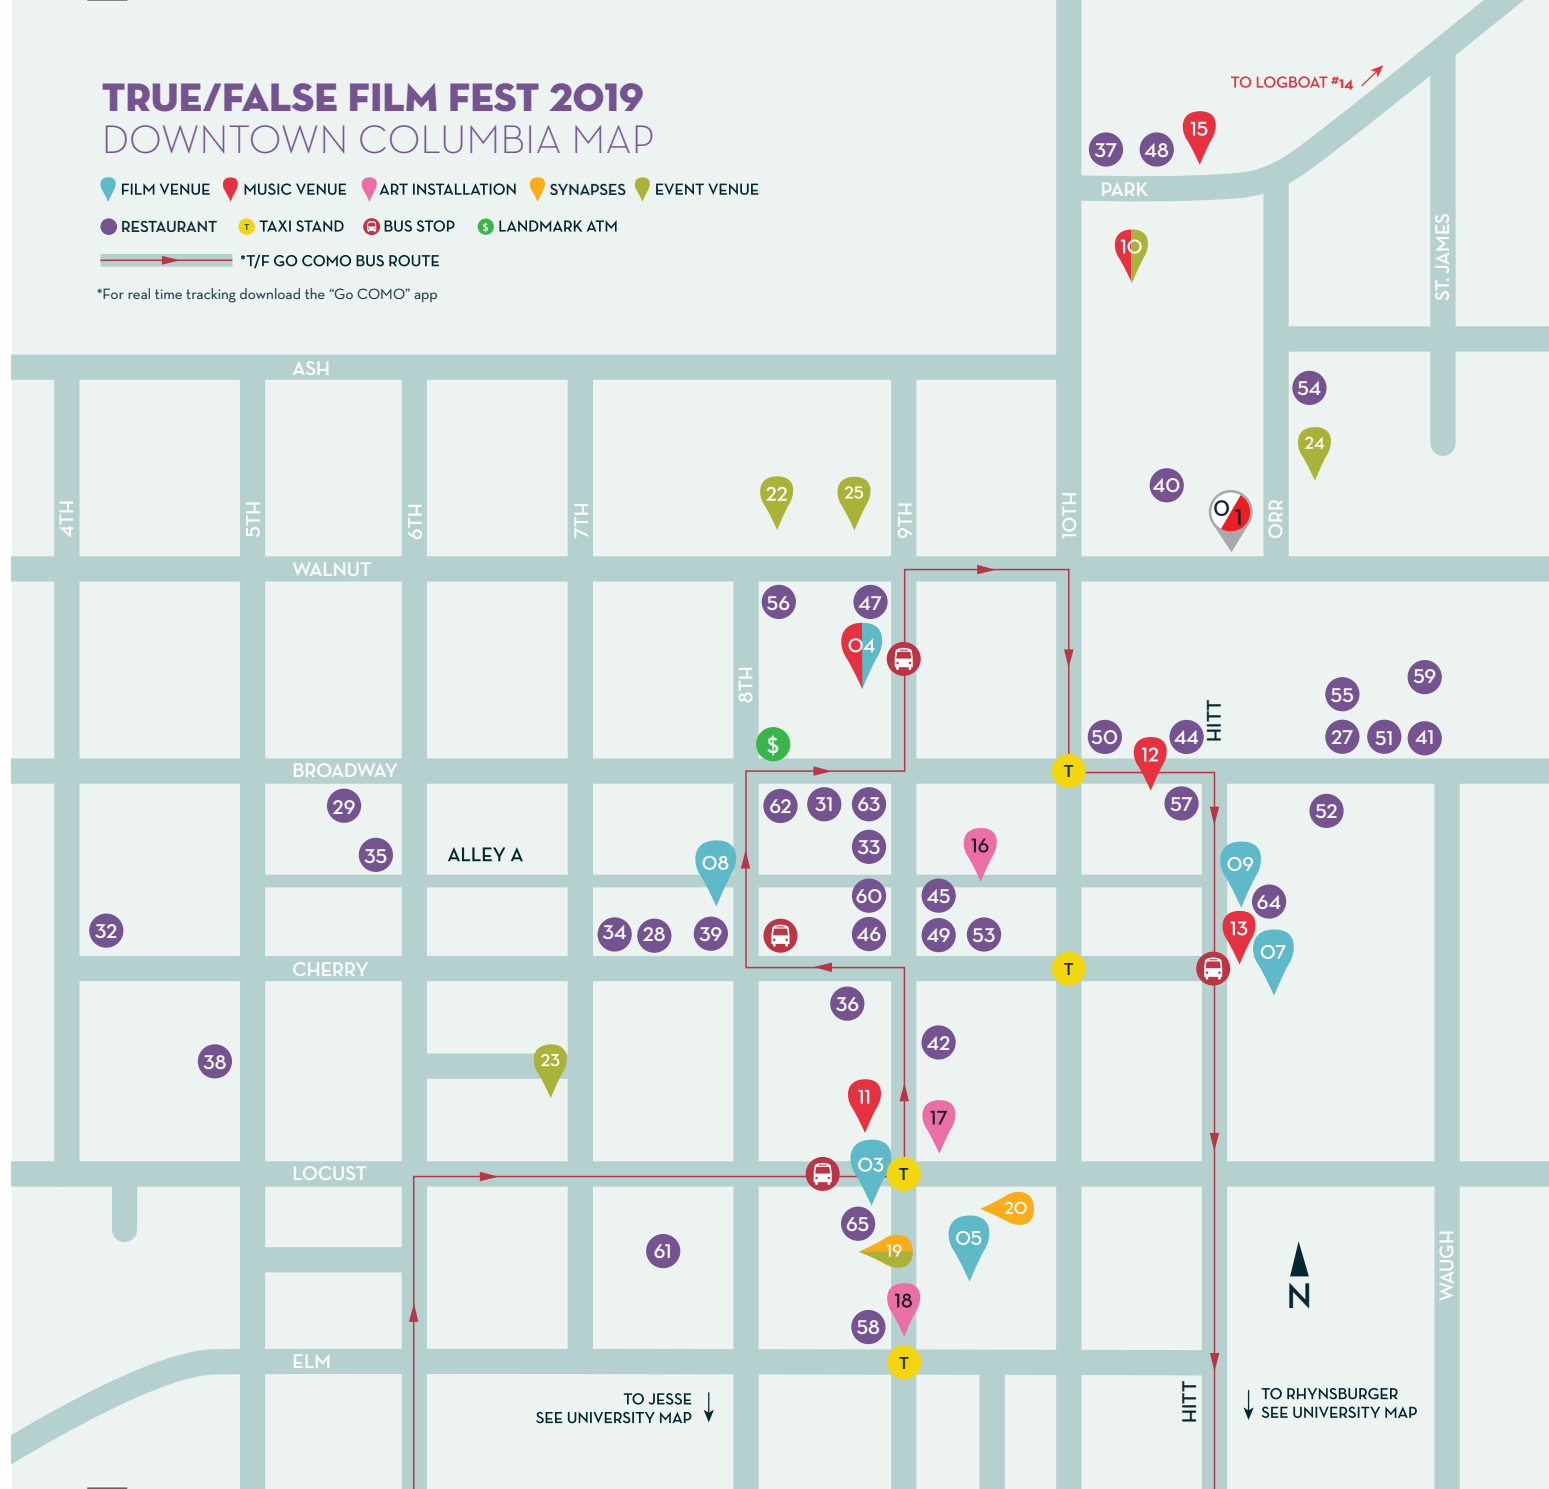

MAP KEY

BOX OFFICE

FILM VENUES

- 02** Jesse Auditorium
- 03** Missouri Theatre
- 04** Showtime Theater @ The Blue Note
- 05** The Picturehouse
- 06** Rhynsburger Theatre
- 07** The Globe
- 08** Forrest Theater
- 09** Ragtag Cinema

- 16** Invasive Alley
- 17** The Great Wall
- 18** The Sculpture Yard

SYNAPSES

- 19** Columbia Art League (Transmedia Arcade)
- 20** Little Chapel @ The Picturehouse (Field Sessions)

EVENTS

- 21** Bingham Gallery @ Rhynsburger Theatre
- 22** Boone County Courthouse Square
- 10** Cafe Berlin
- 19** Columbia Art League
- 23** My House Nightclub & Sports Bar
- 24** Orr Street Studios
- 25** Pressed
- 26** Studio 4

RESTAURANTS

Numbers listed on the Restaurant Guide pages 197-199

UNIVERSITY MAP

TRUE/FALSE FILM FEST 2019 DOWNTOWN COLUMBIA MAP

- FILM VENUE ● MUSIC VENUE ● ART INSTALLATION ● SYNAPSES ● EVENT VENUE
- RESTAURANT ● TAXI STAND ● BUS STOP ● LANDMARK ATM
- *T/F GO COMO BUS ROUTE

*For real time tracking download the "Go COMO" app

TO JESSE
SEE UNIVERSITY MAP ↓

TO RHYNSBURGER
SEE UNIVERSITY MAP ↓